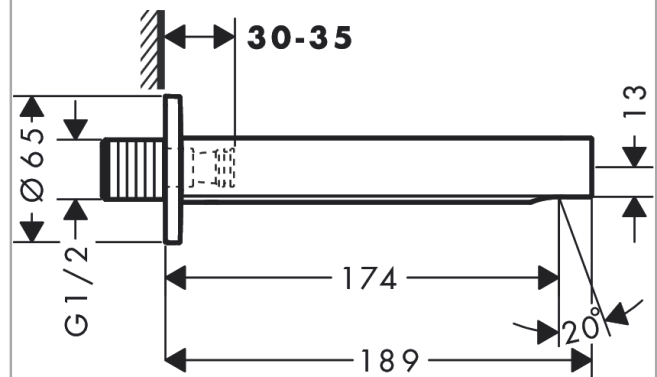

Finoris Bath spout

Surfaces: **Matt White** Article Number: **76410700**

Description

product features

- 1 function
- connection type: G 1/2
- with escutcheon
- projection 174 mm
- wall-mounted
- maximum flow rate at 3 bar: 20,3 l/min
- spray type: normal spray

Technology

Design awards

reddot winner 2021

Product image

Scale drawing

Flowchart

The consumption was measured in combination with the appropriate fittings (thermostat/mixer/in-wall valve) to reflect actual application in practice.