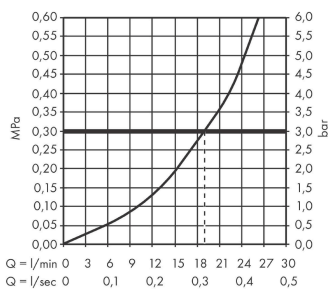

Finoris Bath spout

Surfaces: **Matt White** Article Number: **76410700**

Description

product features

- 1 function
- connection type: G 1/2
- with escutcheon
- projection 174 mm
- wall-mounted
- maximum flow rate at 3 bar: 20,3 l/min
- spray type: normal spray

Technology

Design awards

reddot winner 2021

Product image

Scale drawing

Flowchart

The consumption was measured in combination with the appropriate fittings (thermostat/mixer/in-wall valve) to reflect actual application in practice.